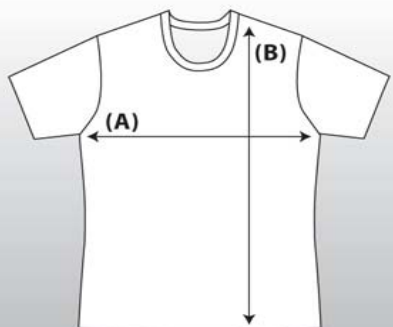

Lotus Shirt Order

(* payment must accompany order)

Name _____

E-mail _____ Phone Number _____

Technical Race Shirt (quick dry, wicking technical fabric with sublimation printing)

	Short-Sleeved (\$40*)	Long-Sleeved (\$44*)
Small		
Medium		
Large		
XLarge		
XXL		

Technical Race Singlet (100% micro-polyester with high level of mechanical stretch, quick dry, wicking technical fabric with sublimation printing)

	Women's (\$38*)	Men's (\$38*)
Small		
Medium		
Large		
XLarge		
XXL		

Unisex Race Shirt and Men's Singlet Size Chart

Size	Chest (A)	Length (B)
2XS	16.5 in	25.5 in
XS	18 in	26.5 in
S	19.5 in	27.5 in
M	21 in	28.5 in
L	22.5 in	29.5 in
XL	24 in	30.5 in
2XL	25.5 in	31.5 in
3XL	27 in	33 in
4XL	28.5 in	33 in

Size	Chest - across (A)	Body Length (B)
XS	16"	26"
S	18"	27.5"
M	20"	29"
L	22"	30"
XL	24"	30"
2XL	26"	33"

Women's Singlet Size Chart